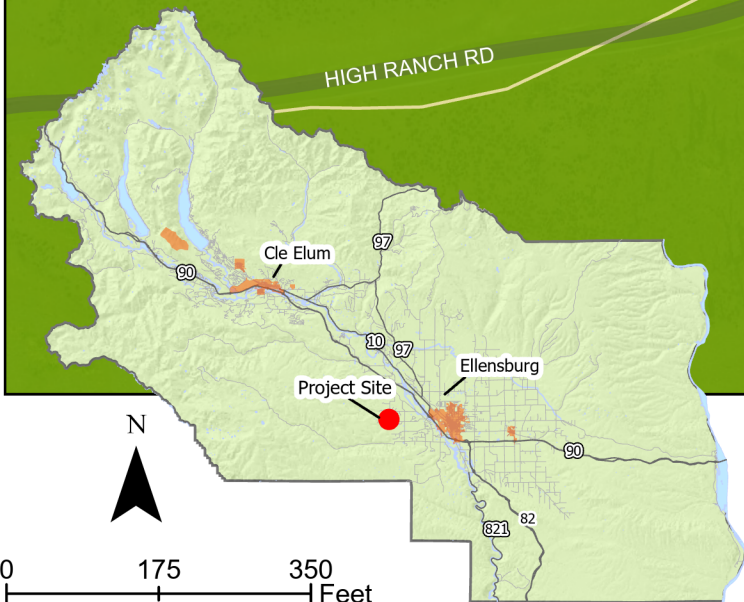

**Legend**

- All Roads
- Tax Parcels
- AU-26-00003 Campbell
- Agriculture 20
- Forest and Range

0 175 350 Feet

# AU-26-00003 Campbell Zoning

Ellie Myers 4-10-2026 Source: Hexagon, WaTech, Kittitas County GIS, Kittitas County GIS